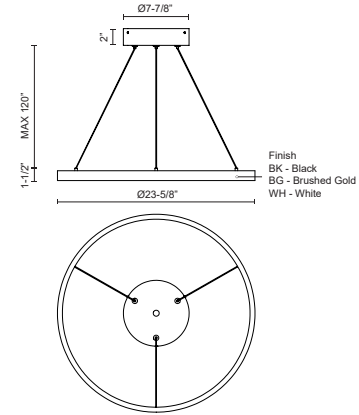

CERCHIO PD87724

PENDANTS

PROJECT

SPECIFICATION DETAILS

Fixture Dimensions	D23-5/8" x H1-1/2"
Light Source	LED with DC Driver
Wattage	63W
Total Lumens	4700lm
Delivered Lumens	BG-1920lm*; BK-1920lm*; WH-2585lm;
Voltage	120V
Color Temperature	3000K
CRI (Ra)	90CRI
Optional Color Temps	2700K - 5000K Available, Minimum Order Quantities Apply
LED Rated Life	50,000 hours
Dimming	100% - 10%, TRIAC or ELV Dimmer (Not Included)
Diffuser Details	Frosted Silicone Diffuser
Adjustable	Yes
Wire Length	120" Max
Wire Type	BG - Black Wire; BK - Black Wire; WH - Clear Wire;
Minimum Hang Height	12"
Sloped Ceiling Adaptable	Yes
Location	Dry
Illumination Direction	Up and Downlight
Canopy Dimensions	D8-5/8" x H2"
Paint Finish	BG01(Canopy); BG02(Fixture Body); BK02; WH02;

* For custom options, consult factory for details.

* For warranty information, please visit www.kuzcolighting.com/warranty

DESCRIPTION

Extruded and rolled aluminum with rectangular profile. Flush silicone diffuser. Matte powder-coated finish. Up and down light.. Duo canopy mounting style

KUZCO

CANADA: 19054 28TH AVENUE - SURREY, BC V3Z 6M3

USA: 3035 E. LONE MOUNTAIN ROAD - LAS VEGAS, NV 89081

WWW.KUZCOLIGHTING.COM

© 2021 KUZCO LIGHTING. ALL RIGHTS RESERVED.

COMMENT