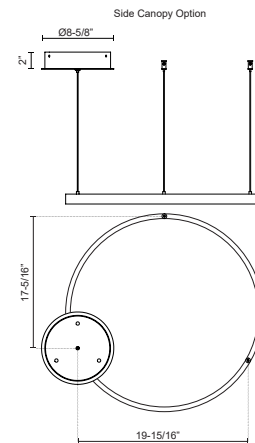

CERCHIO PD87724

PENDANTS

PROJECT

SPECIFICATION DETAILS

Fixture Dimensions	D23-5/8" x H1-1/2"
Light Source	LED with DC Driver
Wattage	63W
Total Lumens	4700lm
Delivered Lumens	BG-1920lm*; BK-1920lm*; WH-2585lm;
Voltage	120V
Color Temperature	3000K
CRI (Ra)	90CRI
Optional Color Temps	2700K - 5000K Available, Minimum Order Quantities Apply
LED Rated Life	50,000 hours
Dimming	100% - 10%, TRIAC or ELV Dimmer (Not Included)
Diffuser Details	Frosted Silicone Diffuser
Adjustable	Yes
Wire Length	120" Max
Wire Type	BG - Black Wire; BK - Black Wire; WH - Clear Wire;
Minimum Hang Height	12"
Sloped Ceiling Adaptable	Yes
Location	Dry
Illumination Direction	Up and Downlight
Canopy Dimensions	D8-5/8" x H2"
Paint Finish	BG01(Canopy); BG02(Fixture Body); BK02; WH02;

* For custom options, consult factory for details.

* For warranty information, please visit www.kuzcolighting.com/warranty

DESCRIPTION

Extruded and rolled aluminum with rectangular profile. Flush silicone diffuser. Matte powder-coated finish. Up and down light.. Duo canopy mounting style

KUZCO

CANADA: 19054 28TH AVENUE - SURREY, BC V3Z 6M3

USA: 3035 E. LONE MOUNTAIN ROAD - LAS VEGAS, NV 89081

WWW.KUZCOLIGHTING.COM

© 2021 KUZCO LIGHTING. ALL RIGHTS RESERVED.

COMMENT